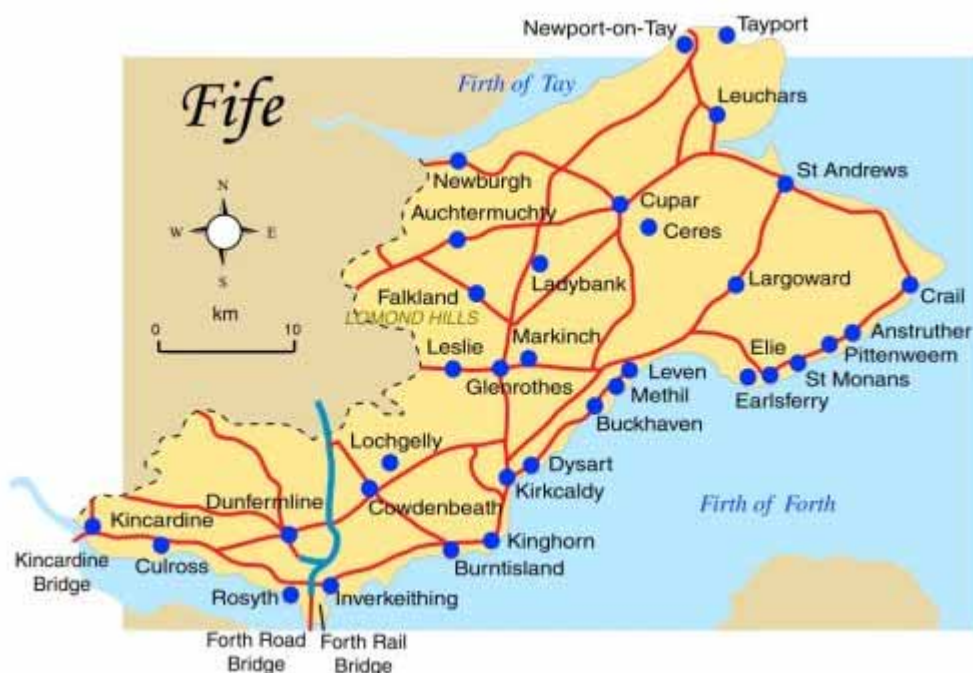

*BBC PRODUCTIONS
PROUDLY PRESENT:*

*Bouncy Bike Challenge
Number 8*

27th – 30th May 2010

THE KINGDOM OF FIFE

***A quite interesting circumnavigatory cycle challenge
between the Firth of Tay and the Firth of Forth based in
a very central HQ in deepest Glenrothes***